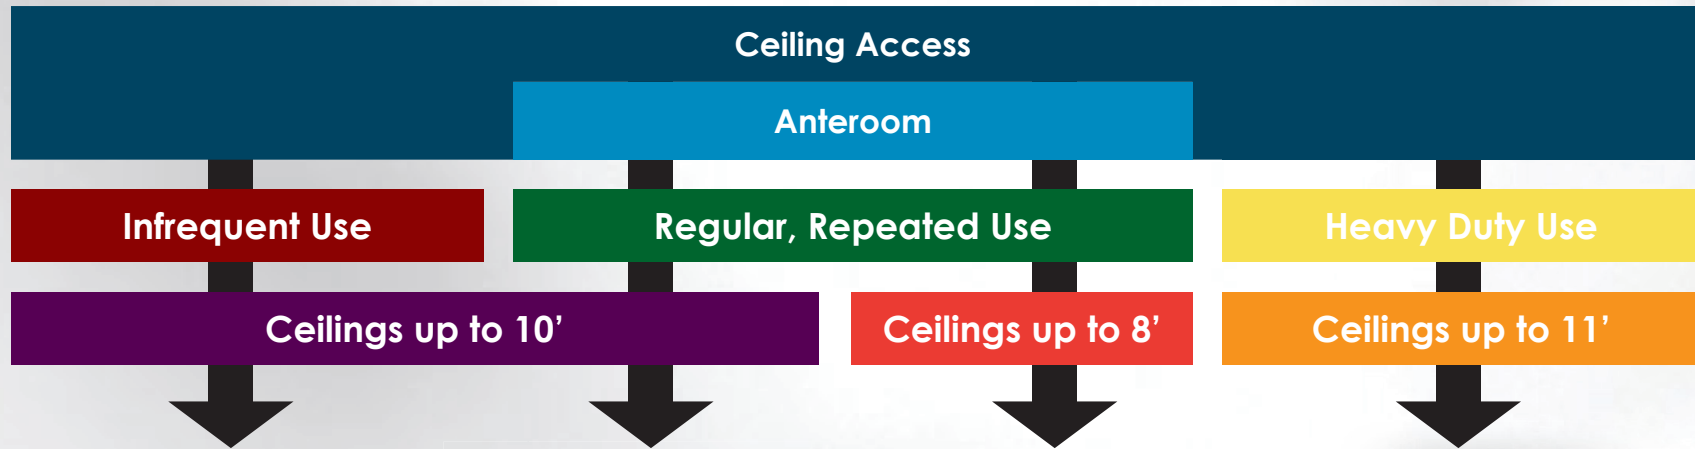

Choose A Containment Unit

TopSider (10')

- Low cost vinyl enclosure
- Reaches 10' ceilings
- For overhead and wall use

Advanced (10')

- Next generation ultra durable fabric enclosure
- Reaches 10' ceilings
- For overhead, wall and anteroom use*

Advanced (8')

- Next generation ultra durable fabric enclosure
- Reaches 8' ceilings
- For overhead, wall and anteroom use

HardPanel (11')

- High strength aluminum components
- Reaches 11' ceilings
- For overhead use